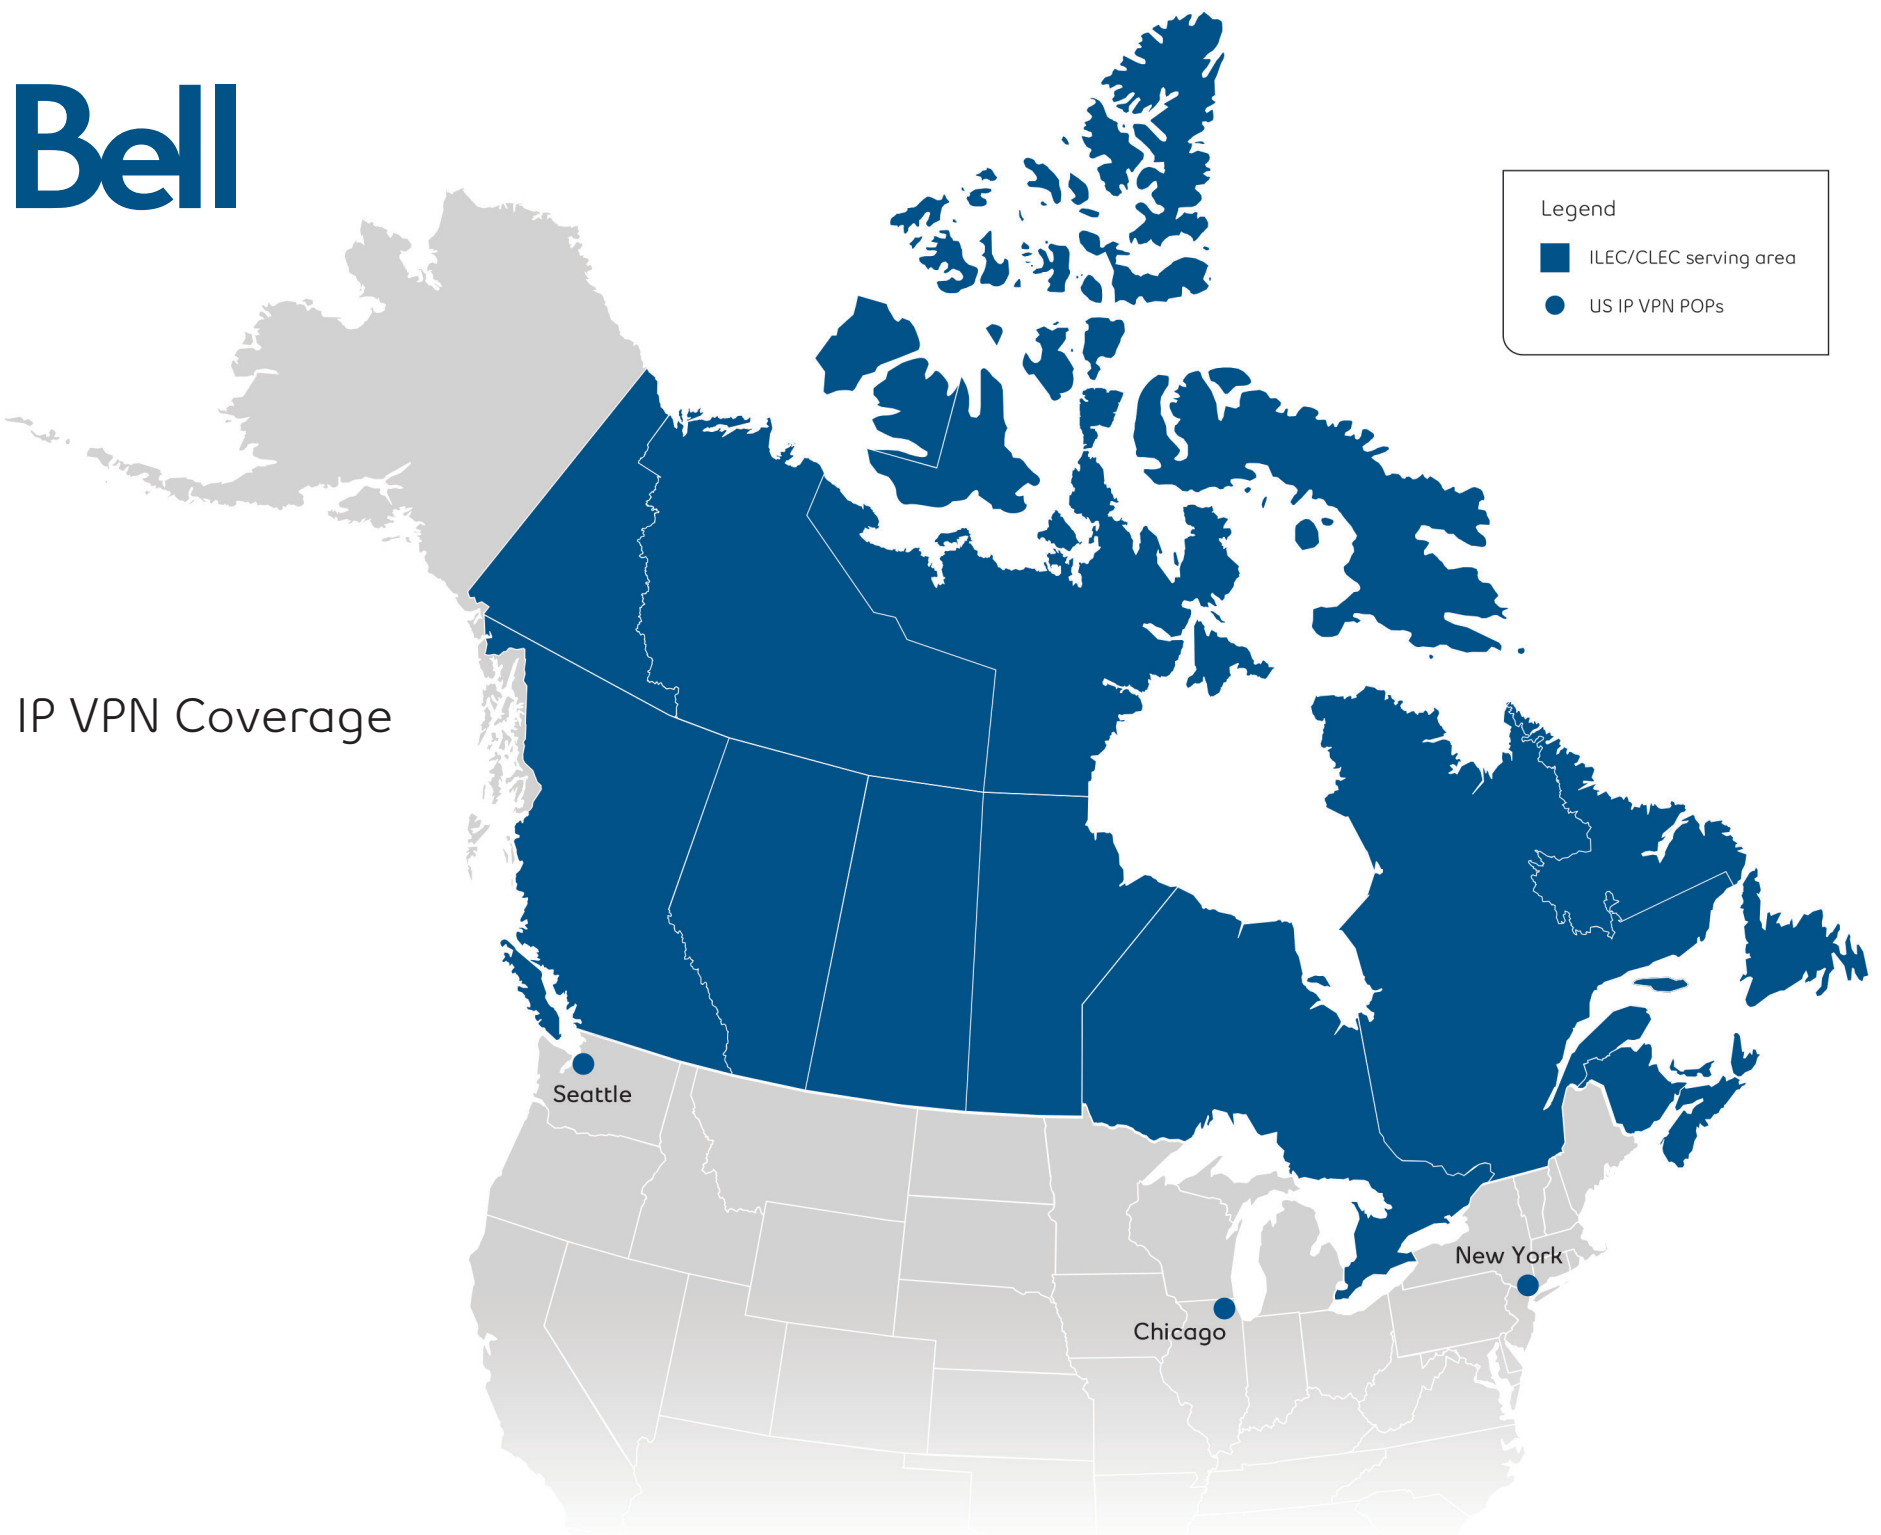

Bell

IP VPN Coverage

Legend

- ILEC/CLEC serving area
- US IP VPN POPs

Seattle

Chicago

New York